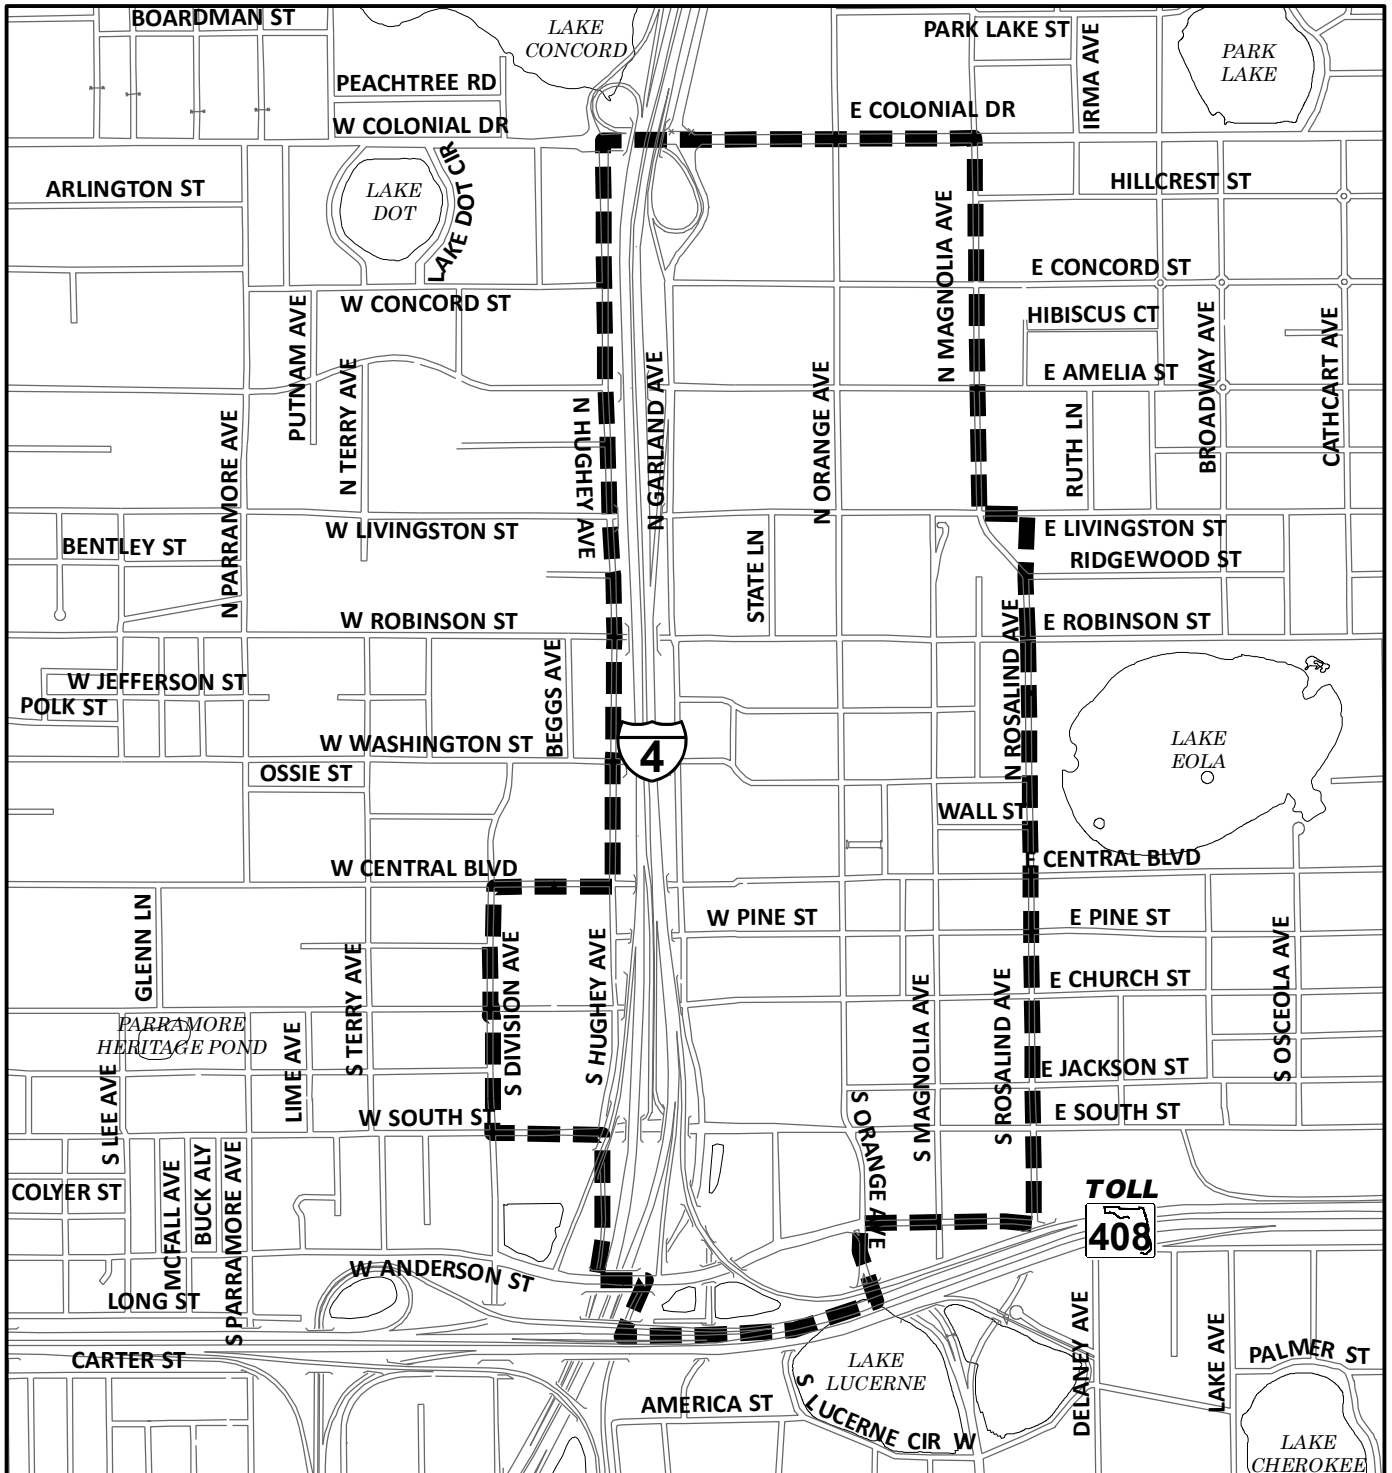

Figure 1

Downtown Entertainment Area

LEGEND

 Downtown Entertainment Area Boundary

Note: The boundary line for the Downtown Entertainment Area shall be the center line of each Street, Avenue, Boulevard, or Drive highlighted above.