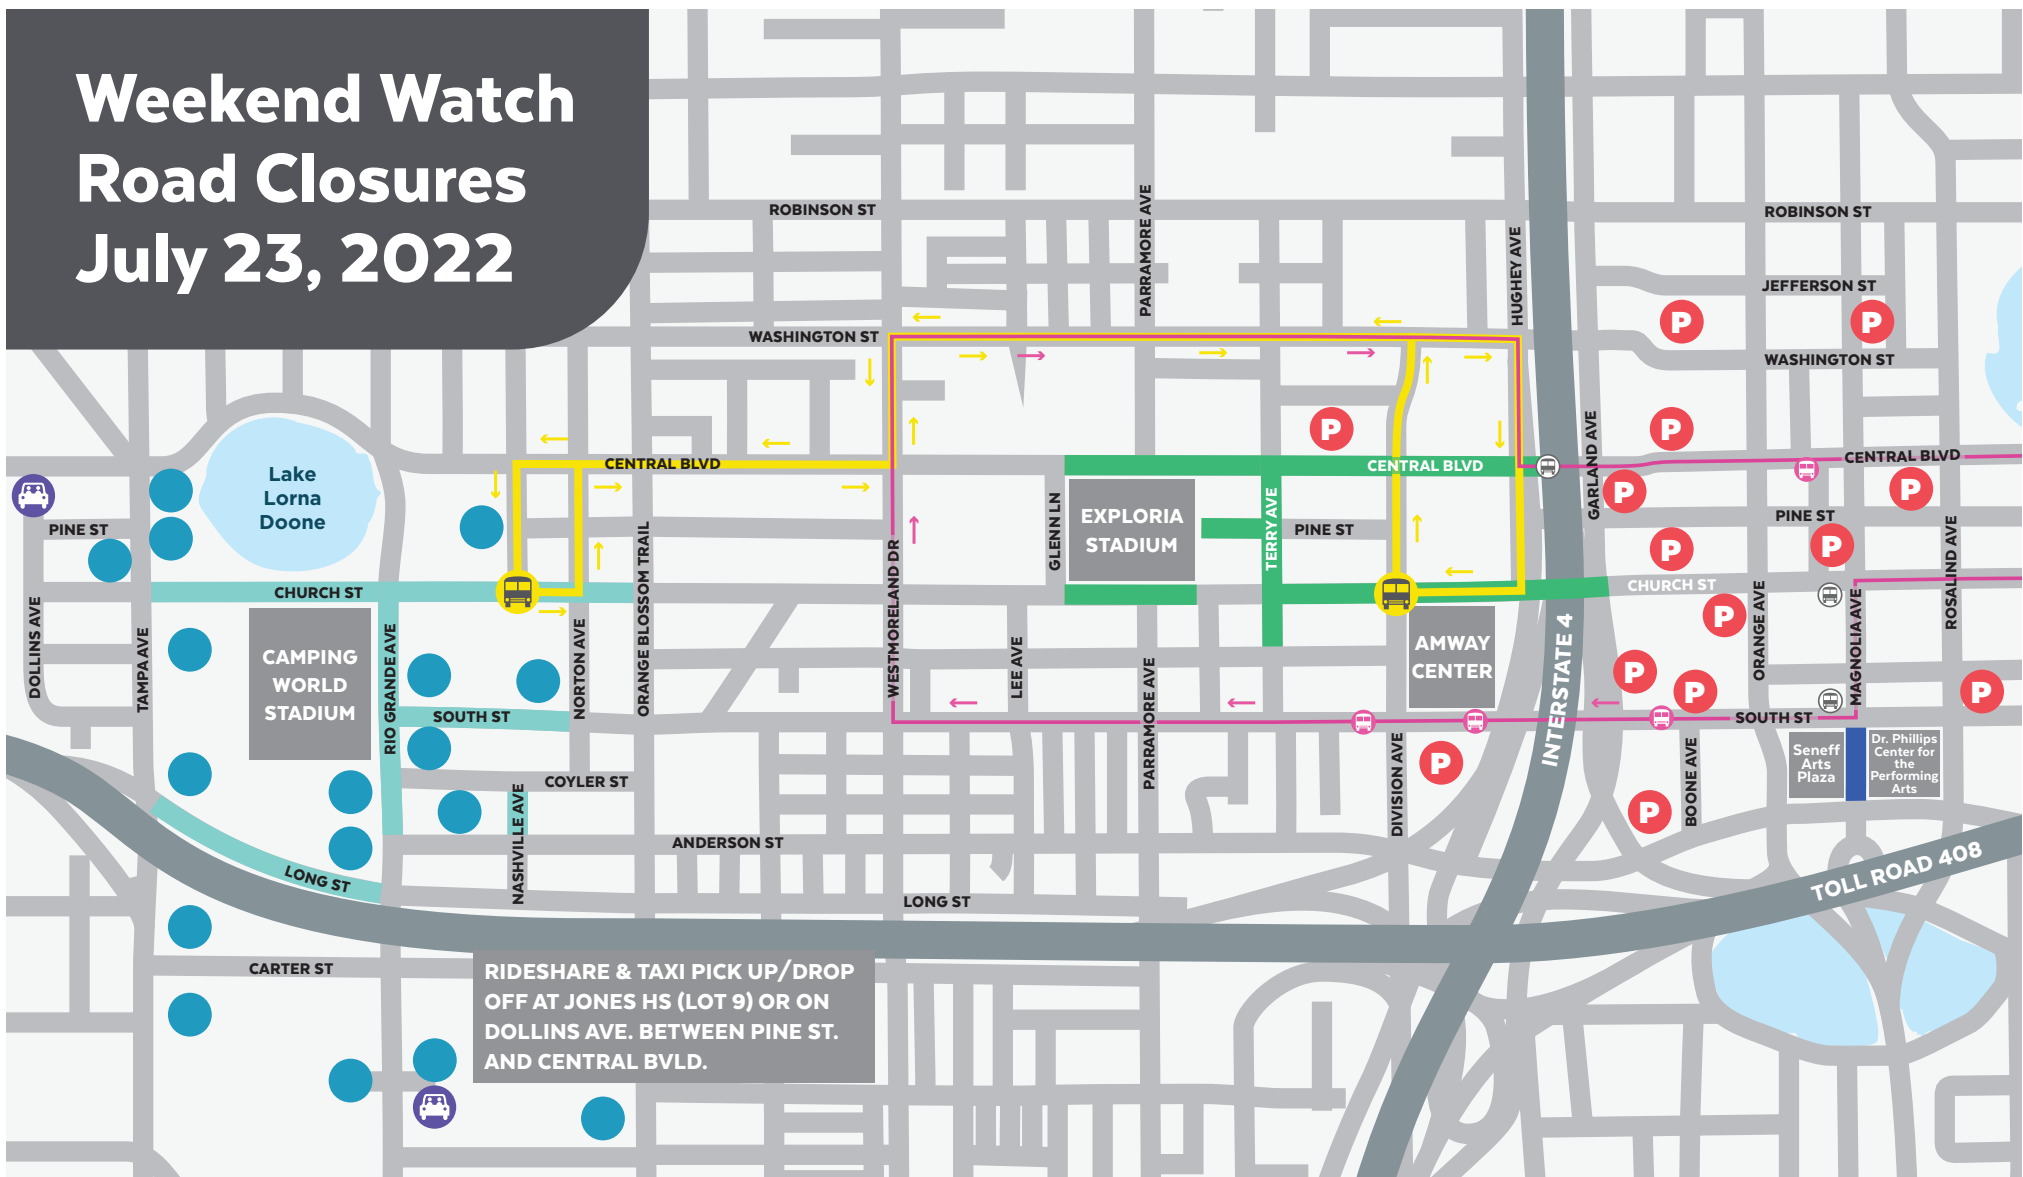

Weekend Watch Road Closures July 23, 2022

Closures

Camping World Stadium:

Church St. between Tampa Ave. & Rio Grande Ave.,
July 23, 7 a.m. - 1.5 hours post event

Church St. between Rio Grande Ave. & OBT
July 23, 2:30 p.m. - 1.5 hours post event

Rio Grande Ave. between Church St. & Anderson St.
July 23, 2:30 p.m. - 1.5 hours post event

South St. between Norton Ave. & Rio Grande Ave.
July 23, 2:30 p.m. - 1.5 hours post event

Long St. between Rio Grande Ave. & Tampa Ave.
July 23, 2:30 p.m. - 1.5 hours post event

Nashville Ave. between Coyler St. & Anderson St.
July 23, 2:30 p.m. - 1.5 hours post event

Orlando City Soccer:

Central Blvd. between Glenn Ln. & Terry Ave.,
July 23, 4 p.m. - 1 hour post game

Church St. between Glenn Ln. & Lime Ave.,
July 23, 4 p.m. - 1 hour post game

Pine St. between Exploria Stadium & Terry Ave.,
July 23, 4 pm. - 1 hour post game

Central Blvd. between Terry Ave. & Hughey Ave.,
July 23, 1 hour post game

Church St. between Terry Ave. & Garland Ave.,
July 23, 1 hour post game

Terry Ave. between Central Blvd. & Jackson St.,
July 23, 1 hour post game

Dr. Phillips Center for the Performing Arts:

Magnolia Ave. between South St. & Anderson St.,
July 23, 1 p.m. - 10 p.m.

**DOWNTOWN
PARKING**

**CAMPING WORLD
STADIUM
PARKING (SOLD OUT)**

**Lymmo®
Grapefruit Line**

**RIDESHARE AND TAXI
PICK-UP AND DROP-OFF**

**SHUTTLE ROUTE BETWEEN CAMPING
WORLD STADIUM AND AMWAY CENTER**
Shuttle begins at 2:30 p.m. and ends one hour
after the event

**DOWNTOWN
ORLANDO™**

**CITY OF
ORLANDO**